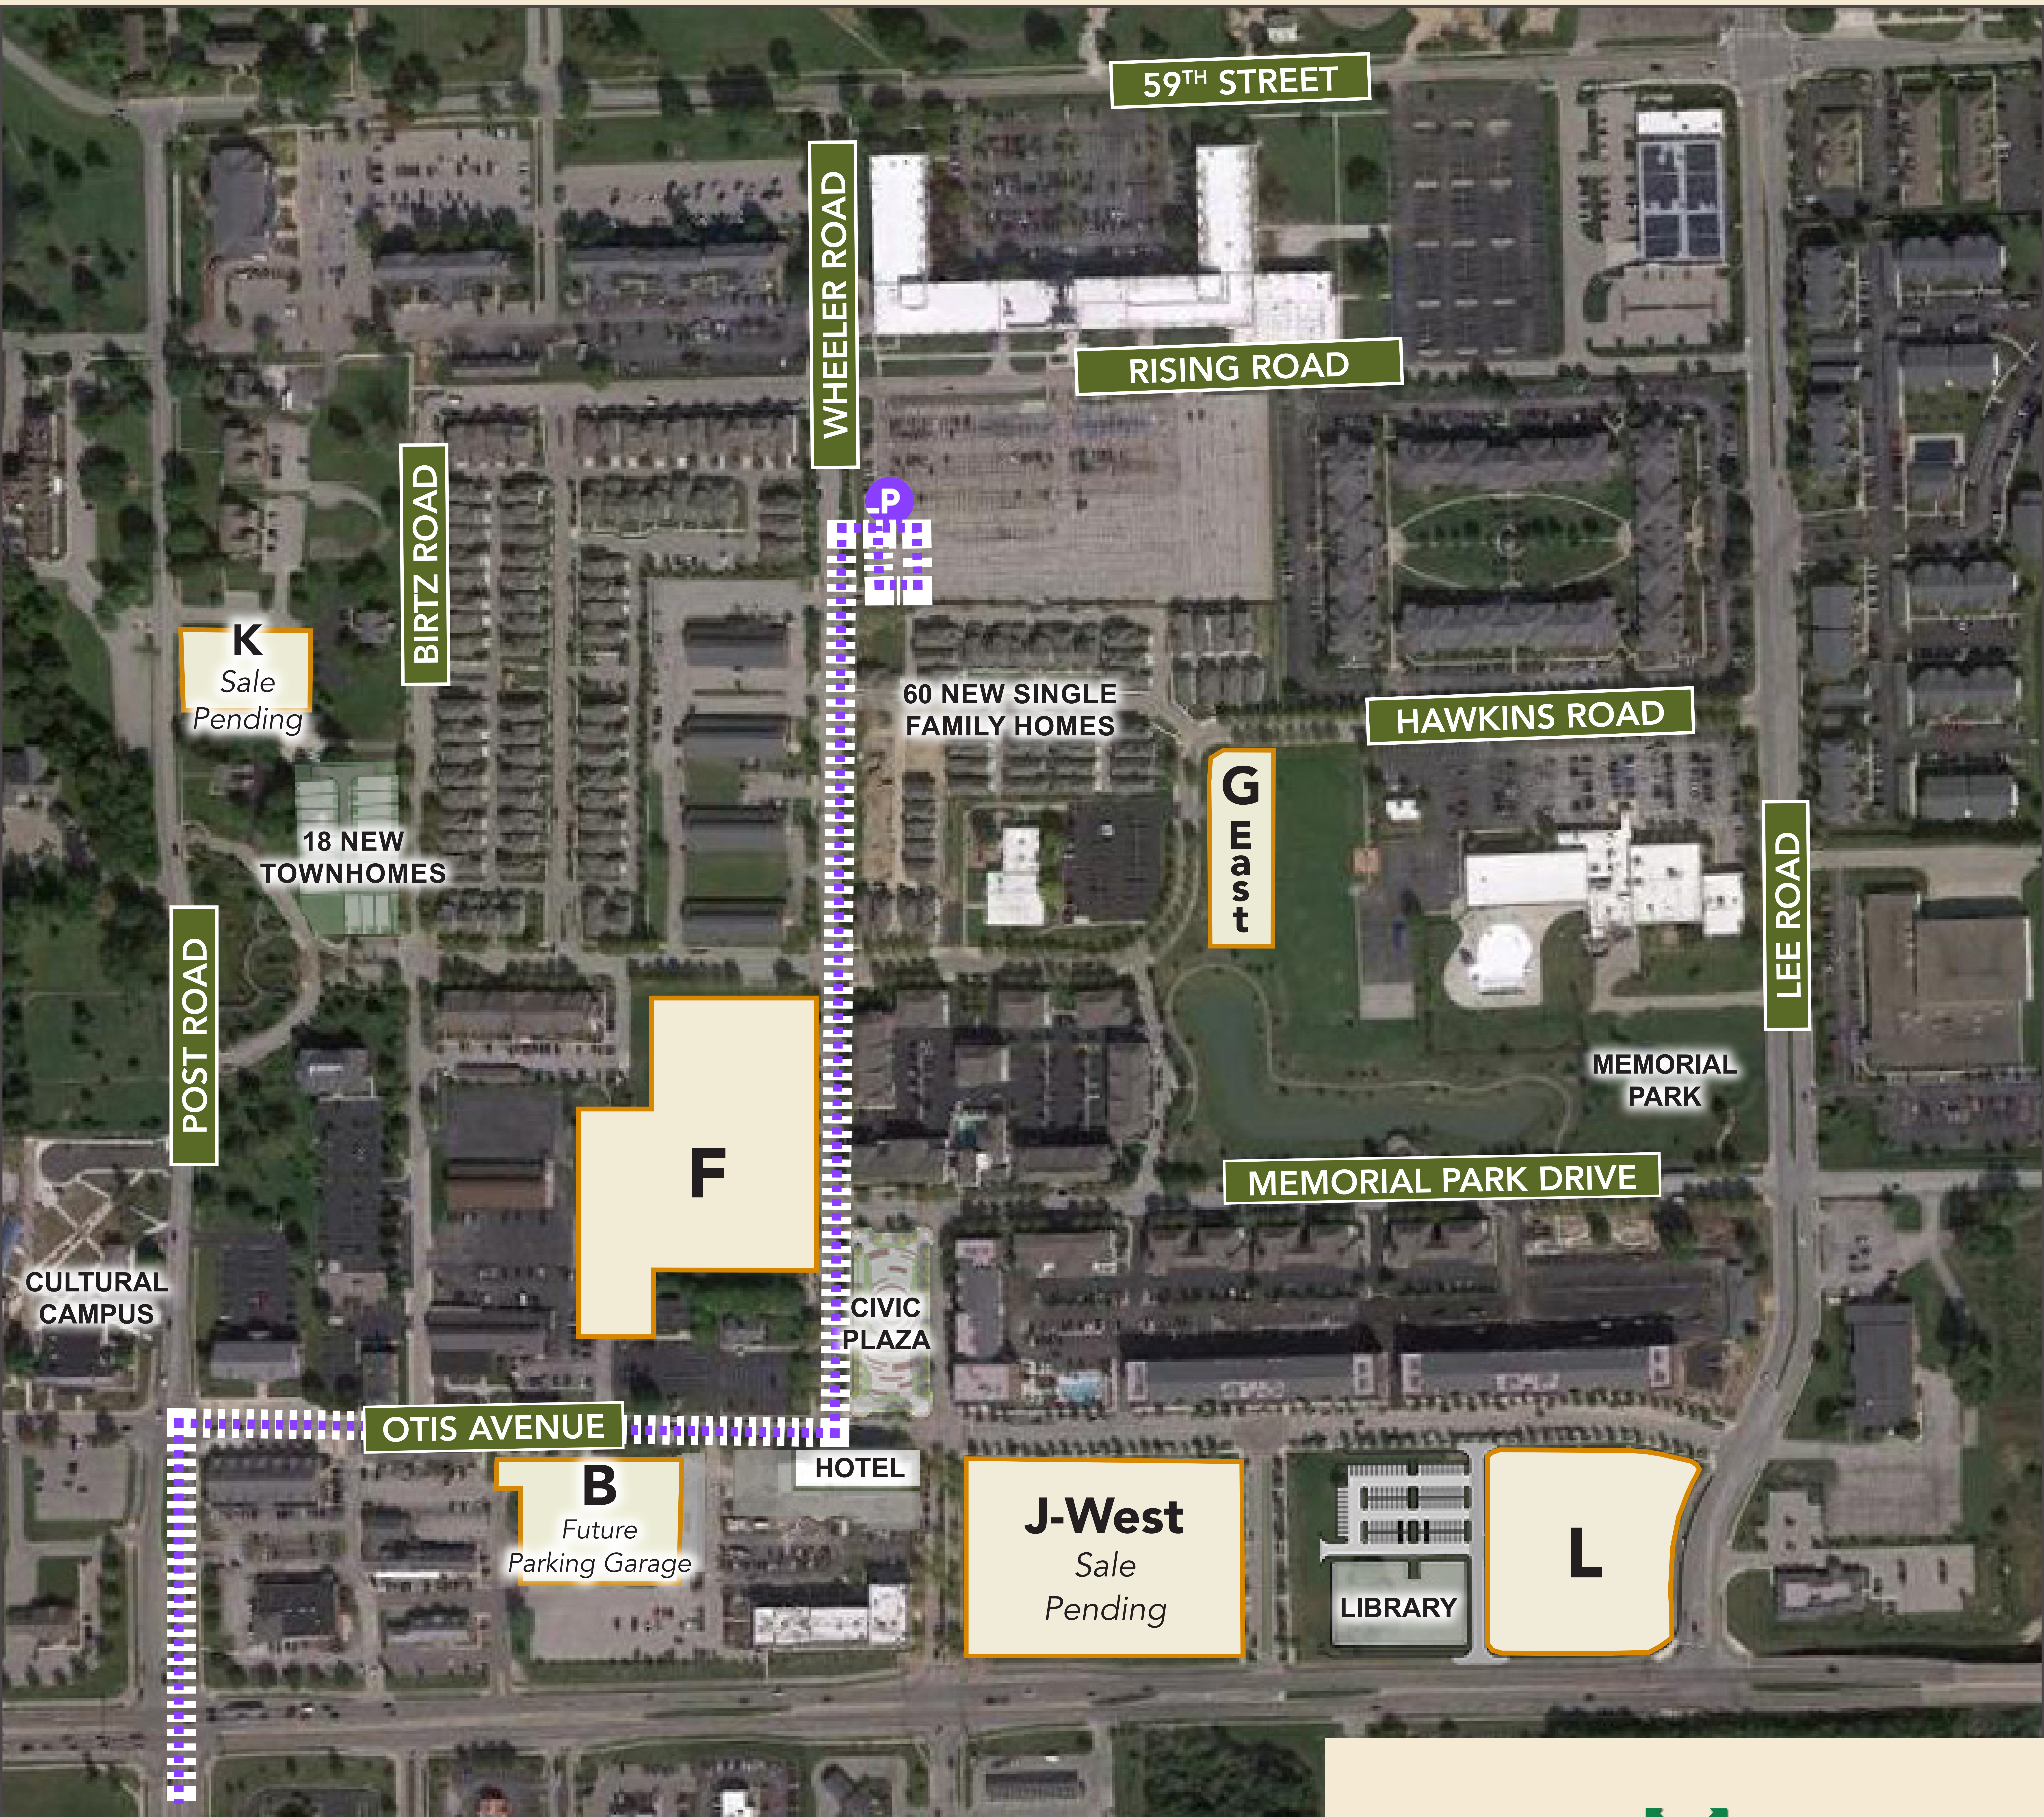

LAWRENCE VILLAGE AT FORT BEN

PARCEL MAP

AVAILABLE PARCELS

B	Future Parking Garage	J-West	Sale Pending
F	±4.39 Acres	K	Sale Pending
G-East	±1.11 Acres	L	±2.708 Acres

FORT HARRISON
Reuse Authority

Heather Millikan | 317.377.3400
info@fhra.org

@FORTBENIN @FORTBEN_IN